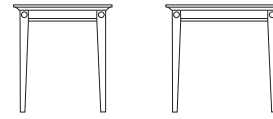

Classic

GUEST / EXECUTIVE / LOUNGE / BENCHES / TABLES

7042 Coffee Table
W 42" D 20" H 18"

T R I N I T Y

End Tables

7020

Coffee Tables

7042

Sofa Table

7048

Finely carved solid cherry wood and fine craftsmanship are hallmarks of the Classic Collection of executive office products.

Features Include:

- Solid cherry leg base assemblies.
- Solid cherry edgebanded tops.
- Cherry veneer tops with onyx colored inlay.