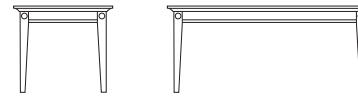

Classic

GUEST / EXECUTIVE / LOUNGE / BENCHES / TABLES

7042 Coffee Table
W 42" D 20" H 18"

T R I N I T Y

End Tables

7020

Coffee Tables

7042